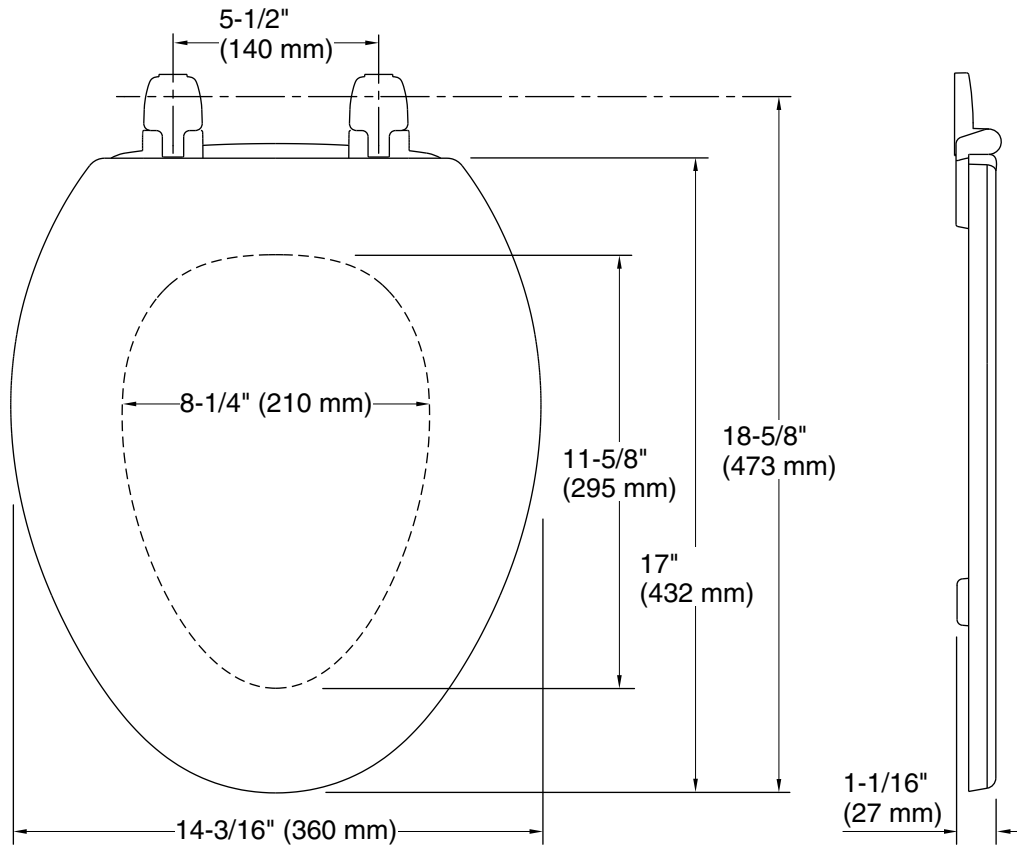

See website for detailed warranty information.

Available Colors/Finishes

Color tiles intended for reference only.

Color	Code	Description
	0	White
	HW1	Honed White
	96	Biscuit

Technical Information

All product dimensions are nominal.

Seat shape type: Elongated
Seat front type: Closed-front
Seat-mounting holes: 5-1/2" (140 mm)

Notes

Install this product according to the installation guide.